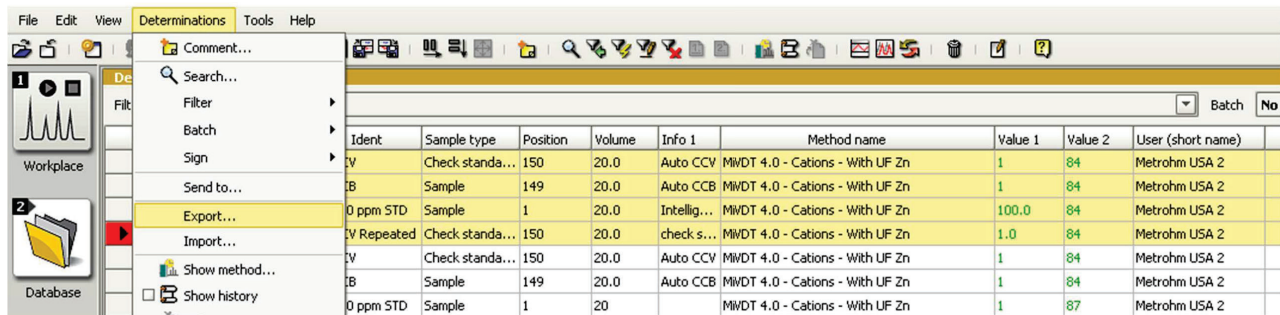

Instructions for Template Creation

1. Go to Database > Tools > Templates > Select Export Templates

2. The Export Templates Window opens. Select "New".
3. The Export Template "New File" Window will open.
4. Rename and create a comment if desired.
5. Select the target directory you wish to have the files exported to by pressing the
6. button. E.g., Flash drive, Desktop folder.
7. 6. File type = *.idet (MagIC Net format)
8. 7. File Name = Sample identification, Ident

- 'Export Determinations' window will appear. Selection = All selected data records. Use the drop-down menu to select the Export Template previously created if it has not already been populated. Select 'OK'.