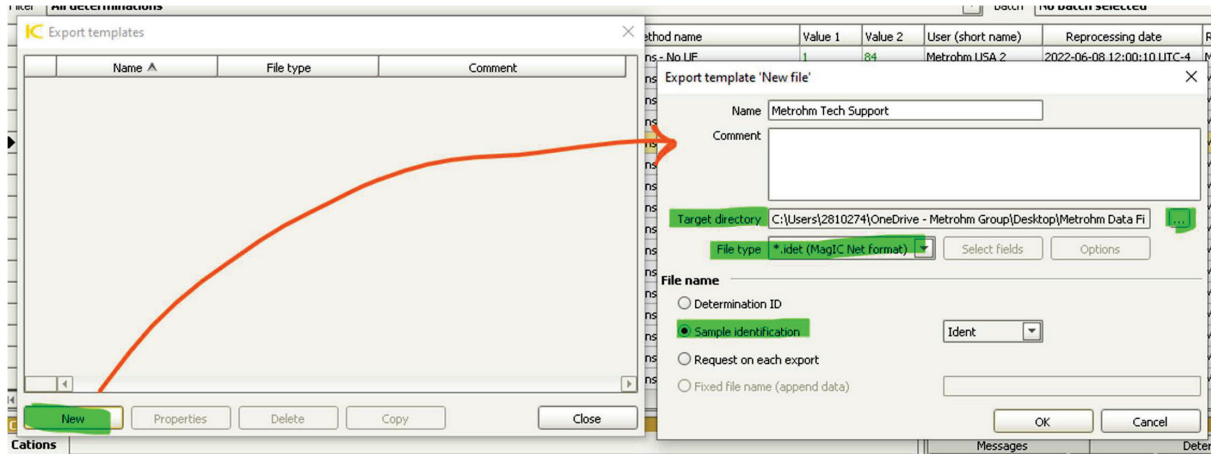

8. Select Okay to close out of the Export Template 'New File' window.

9. Select Close out of the Export Templates.

Instructions for Exporting Data Files

1. Go back into the database. Select the files you wish to export - by using CRL + click to
2. highlight all the files.
3. Select Determinations in the Upper Ribbon and choose Export...