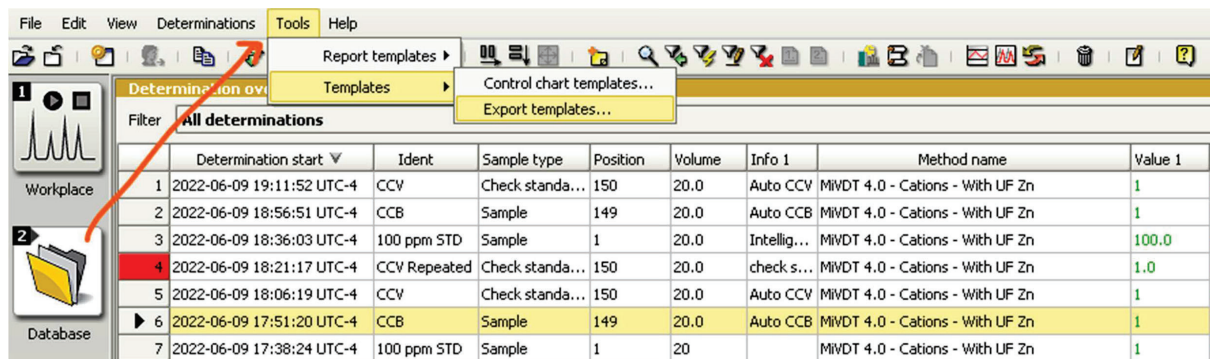

MagIC Net – Exporting Determination Files

MagIC Net – How to Export .idet files

Technology: Ion Chromatography

Overview

There are 2 steps necessary to export data files. First, an export template must be created. Once the template is created, the .idet data files can easily be exported from the software.

Instructions for Template Creation

1. Go to Database > Tools > Templates > Select Export Templates

2. The Export Templates Window opens. Select "New".
3. The Export Template "New File" Window will open.
4. Rename and create a comment if desired.
5. Select the target directory you wish to have the files exported to by pressing the
6. button. E.g., Flash drive, Desktop folder.
7. 6. File type = *.idet (MagIC Net format)
8. 7. File Name = Sample identification, Ident